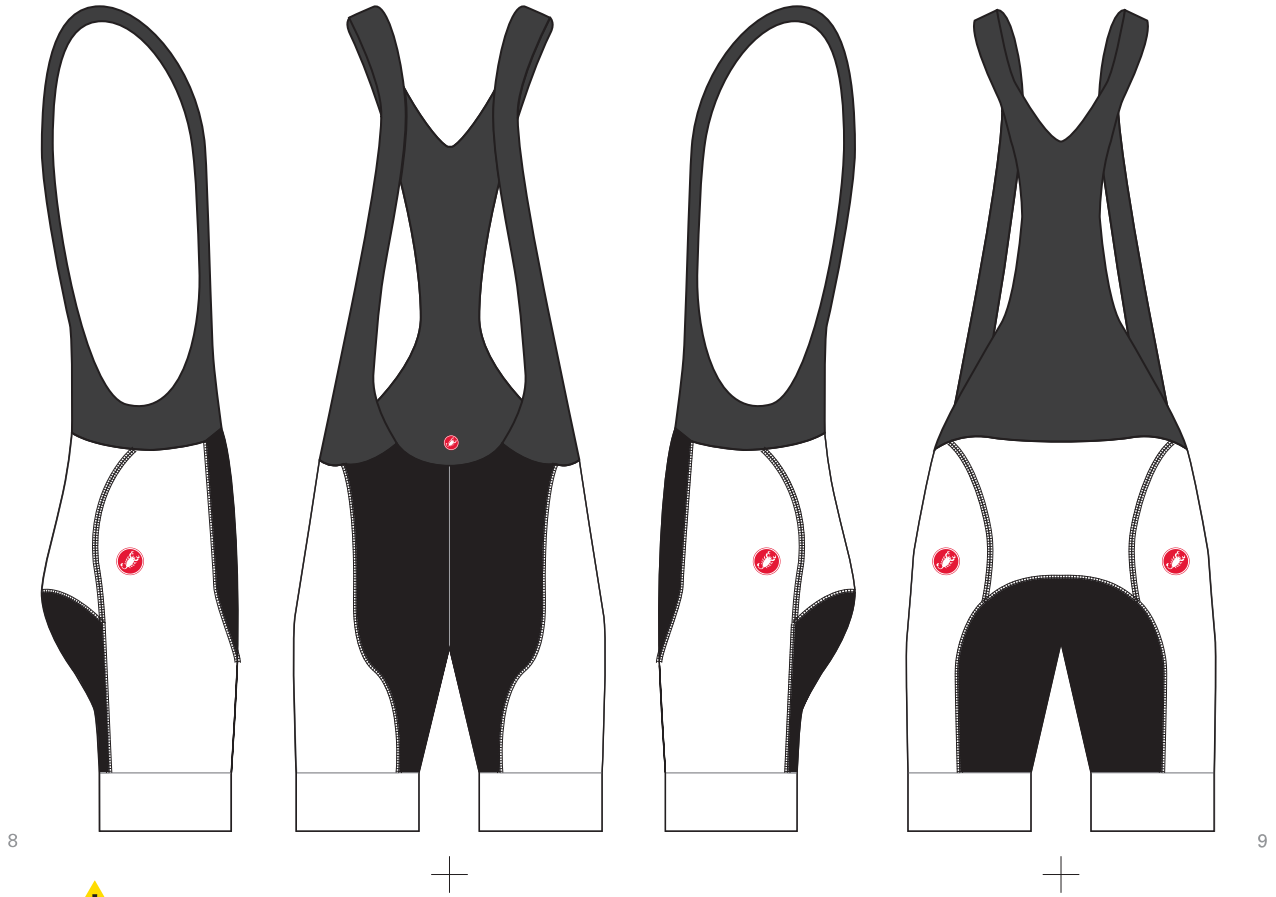

CASTELLI

COMPETIZIONE BIBSHORT
TL0624
COMPETIZIONE W BIBSHORT
TL0625

! GRAPHICS WILL NOT ALIGN ACROSS THE SEAMS