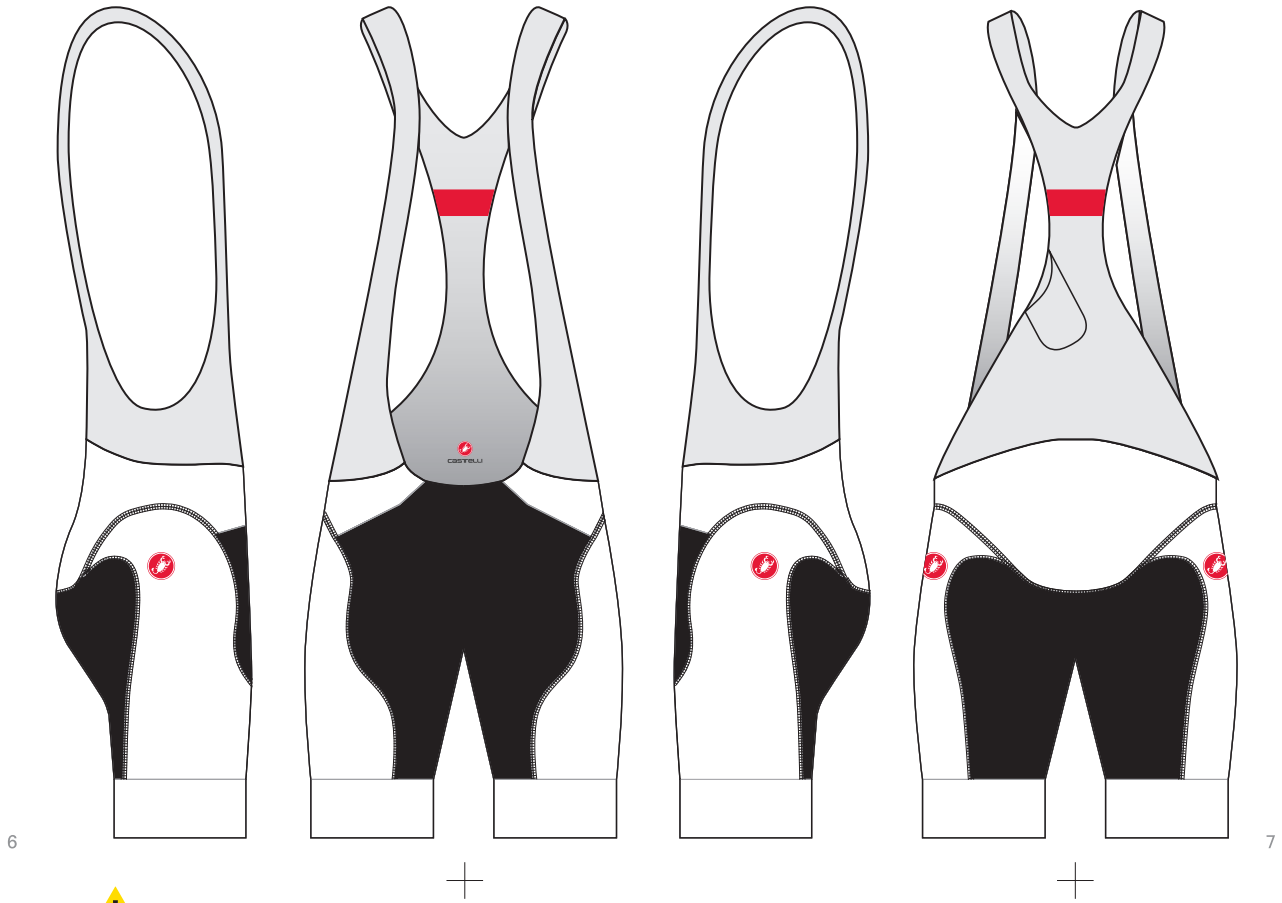

CASTELLI

**FREE AERO RACE 4 BIBSHORT
TL0512
FREE AERO RACE 4 W BIBSHORT
TL0513**

! GRAPHICS WILL NOT ALIGN ACROSS THE SEAMS

LINE ART PANTONE (PMS) COLORS

FLUO

GUSSET COLOR

BLACK, ANTHRACITE, NAVY, RED, WHITE

FLATLOCK STITCHING COLOR

BLACK OR WHITE

NOTES

PLEASE ENTER ADDITIONAL DESIGN INFORMATION HERE IF NEEDED

POLICIES AND PROCEDURES

PRODUCTION STARTS ONLY AFTER ORDER, DEPOSIT, AND ART IS APPROVED. ART PLACEMENT IS CONSIDERED TO BE APPROXIMATE IN POSITION AND SCALE. CASTELLI MAKES EVERY ATTEMPT TO MATCH THE LINE ART AS CLOSELY AS POSSIBLE TO THE FINISHED PRODUCT. DESIGN ELEMENTS THAT CROSS SEAM LINES CANNOT BE GUARANTEED TO LINE UP ON THE FINISHED PRODUCT. CUSTOMER AFFIRMS THEY HAVE PERMISSION TO USE ALL LOGOS CONTAINED IN THE PROVIDED ART FILES. PLEASE NOTE THAT FLUO PRINTING MAY AFFECT THE ACCURACY OF OTHER COLORS.